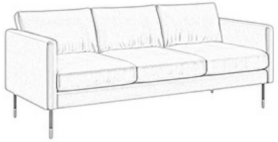

Ray

Emblem

Ray Sofa 78", Three Cushions, Metal or Wood Legs

78" W x 34" D x 32" H
18" SH, 22" SD, 27" AH

COM: 14 yds
COL: 252 sq ft

#227-020-78

		Fabric Grade									Leather Grade	
COM	COL	1	2	3	4	5	6	7	8	9	A	B
$5089	$5597	$5836	$6022	$6209	$6396	$6582	$6769	$6956	$7142	$7329	$8117	$8677

Legs: Powder-coated steel, matte black with brushed brass cap. Replace metal legs with standard wood legs - no upcharge

Custom cushion fill and finishes available for upcharge.