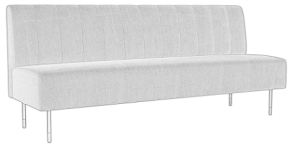

Rally

Emblem

#500-02

Rally 84", Metal Legs

84" W x 28" D x 36" H
19" SH, 20" SD

COM: 8 yds
COL: 144 sq ft

Fabric Grade										Leather Grade		
COM	COL	1	2	3	4	5	6	7	8	9	A	B
$4433	$4877	$4860	$4967	$5073	$5180	$5287	$5393	$5500	$5607	$5713	$6316	$6637

Legs: Powder-coated steel with brushed brass sabots, standard. (Or standard powder-coat).

Wood leg option available.

This design is easy to customize. Contact us with your ideas.

Add channels to seat, $700 list upcharge.