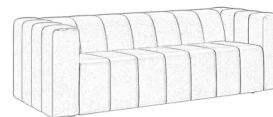

# Longitude

When your space needs structure, this is your foundation. With wide arms that double as quick perches, the Longitude offers ample deep seating for relaxed conversation in busy spaces.

Vertical quilting reinforces the strength of the design which serves as the perfect canvas for a bold color choice. Recessed feet are nearly invisible, giving the Longitude a "floating" look.

Offered as a chair and three-seat sofa.

# Longitude

Longitude Chair  
#236-010  
40" W x 35" D x 28" H  
18" SH, 22" SD, 28" AH

Longitude Sofa, 88"  
#236-020-88  
88" W x 35" D x 28" H  
18" SH, 22" SD, 28" AH

View finish and textile options on our website.  
Questions about customizing this design?  
Just ask.