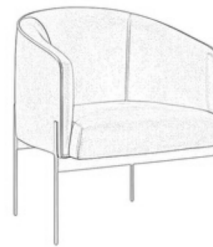

# Interlude

Versatility and style within a small footprint. In environments where space is precious, the Interlude Chair packs a punch. Easily does double-duty as a guest or lounge chair. Rounded steel legs are juxtaposed with flat bar stretchers giving the design superior strength and visual lightness. Thin, wrap-around-arms are accented by a self-welt, giving the chair a look of tailored precision.

# Interlude

Interlude Chair  
#229-010  
17.75" W x 28" D x 31" H  
18" SH, 22" SD; 27" AH

View finish and textile options on our website.  
Questions about customizing this design?  
Just ask.

13405 Yorba Ave, Chino CA 91710  
hello@embuilt.com 909.789.1775  
[www.embuilt.com](http://www.embuilt.com)