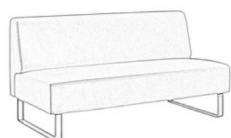

Forum

Emblem

#233-010

Forum Chair, Metal Sled Legs

32" W x 32" D x 32.5" H
18" SH, 22" SD

COM: 4 yds
COL: 72 sq ft

		Fabric Grade									Leather Grade	
COM	COL	1	2	3	4	5	6	7	8	9	A	B
\$3073	\$3297	\$3287	\$3340	\$3393	\$3447	\$3500	\$3553	\$3607	\$3660	\$3713	\$4057	\$4217

Legs: Powder-coated steel, standard finishes
Brushed finishes add \$225 list

This design is easy to customize. Contact us with your ideas.

#233-020-64

Forum Sofa, Metal Sled Legs

64" W x 32" D x 32.5" H
18" SH, 22" SD

COM: 10 yds
COL: 180 sq ft

		Fabric Grade									Leather Grade	
COM	COL	1	2	3	4	5	6	7	8	9	A	B
\$4089	\$4447	\$4516	\$4622	\$4729	\$4836	\$4942	\$5049	\$5156	\$5262	\$5369	\$5887	\$6207

Legs: Powder-coated steel, standard finishes
Brushed finishes add \$225 list

Legs: Powder-coated steel, standard finishes
Brushed finishes add \$250 list

This design is easy to customize. Contact us with your ideas.

Forum Interior Wedge, Metal Sled Legs

43" W x 43" D x 32.5" H
18" SH, 22" SD