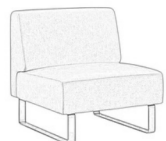

Forum

Emblem

#233-010

Forum Chair, Metal Sled Legs

32" W x 32" D x 32.5" H
18" SH, 22" SD

COM: 4 yds
COL: 72 sq ft

		Fabric Grade									Leather Grade	
COM	COL	1	2	3	4	5	6	7	8	9	A	B
\$3073	\$3297	\$3287	\$3340	\$3393	\$3447	\$3500	\$3553	\$3607	\$3660	\$3713	\$4057	\$4217

Legs: Powder-coated steel, standard finishes
Brushed finishes add \$225 list

This design is easy to customize. Contact us with your ideas.

#233-020-64

Forum Sofa, Metal Sled Legs

64" W x 32" D x 32.5" H
18" SH, 22" SD