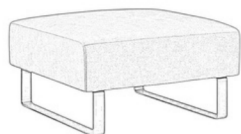

Forum

Emblem

#233-040

Forum Interior Wedge, Metal Sled Legs

32" W x 32" D x 32.5" H
18" SH, 22" SD

COM: 3 yds
COL: 54 sq ft

		Fabric Grade									Leather Grade	
COM	COL	1	2	3	4	5	6	7	8	9	A	B
$2333	$2913	$2493	$2533	$2573	$2613	$2653	$2693	$2733	$2813	$2893	$3453	$3573

Legs: Powder-coated steel, standard finishes
Brushed finishes add $250 list

This design is easy to customize. Contact us with your ideas.