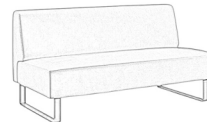

Forum

A minimalist take on modular. Forum features a strong profile that allows individual pieces to stand alone. When units are joined together, Forum offers endless combinations. Seat height and depth were carefully considered in this design to achieve the goal of an upright sit conducive to working on a laptop or engaging in collaborative conversation.

Offered as a chair, two-seat sofa, curved interior corner wedge, curved exterior corner wedge, and ottoman.

Emblem

Forum

Forum Chair
#233-010
32" W x 32" D x 32.5" H
18" SH, 22" SD

Forum Sofa, 64"
#233-020-64
64" W x 32" D x 32.5" H
18" SH, 22" SD

Forum Interior Wedge
#233-030
43" W x 43" D x 32.5" H
18" SH, 22" SD

Forum Exterior Wedge
#233-031
43" W x 43" D x 32.5" H
18" SH, 22" SD

Forum Ottoman
#233-040
32" W x 32" D x 32.5" H
18" SH, 22" SD

View finish and textile options on our website.
Questions about customizing this design?
Just ask.