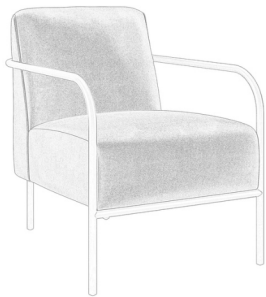

Capital

Utility as the backbone of design. The Bauhaus-inspired Capital Chair can hold a room with visual interest at all angles. Equally at home in a lobby, workplace or any space that calls for low-maintenance luxury. Since our initial introduction of this design, we've fine-tuned its dimensions and construction for a notably comfortable long-term sit.

Emblem

Capital

Capital Chair
#234-010
26" W x 33" D x 32.5" H
18" SH, 22.5" SD; 26" AH

View finish and textile options on our website.
Questions about customizing this design?
Just ask.

13405 Yorba Ave, Chino CA 91710
hello@emblembuilt.com 909.789.1775
www.emblembuilt.com