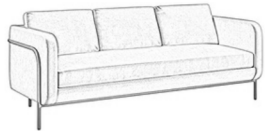

Bend

Emblem

Bend Sofa 80", Three Cushions Over Bench, Exposed Metal Frame

80"W x 34" D x 32" H
19" SH, 21" SD, 27" AH

COM: 15 yds
COL: 270 sq ft

		Fabric Grade								Leather Grade			
COM	COL	1	2	3	4	5	6	7	8	9	A	B	
#228-020-80	$8667	$10503	$9413	$9600	$9787	$9973	$10160	$10347	$10553	$10720	$10907	$13023	$13583

Exposed frame: powder-coated steel, round tube
Brushed finishes add $225 list

Custom finishes and cushion fill available for an upcharge.