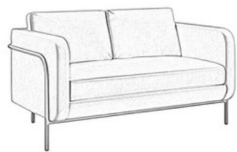

# Emblem

#228-010

Bend Chair, Exposed Metal Frame

32" W x 34" D x 32" H  
19" SH, 21" SD, 27" AH

COM: 7 yds  
COL: 126 sq ft

		Fabric Grade									Leather Grade	
COM	COL	1	2	3	4	5	6	7	8	9	A	B
<b>\$5667</b>	<b>\$6325</b>	<b>\$6040</b>	<b>\$6133</b>	<b>\$6227</b>	<b>\$6320</b>	<b>\$6413</b>	<b>\$6507</b>	<b>\$6600</b>	<b>\$6693</b>	<b>\$6787</b>	<b>\$7585</b>	<b>\$7865</b>

Exposed frame: powder-coated steel, round tube  
Brushed finishes add \$225 list

Custom finishes and cushion fill available for an upcharge.

#228-020-56

Bend Sofa 56", Two Cushions Over Bench, Exposed Metal Frame